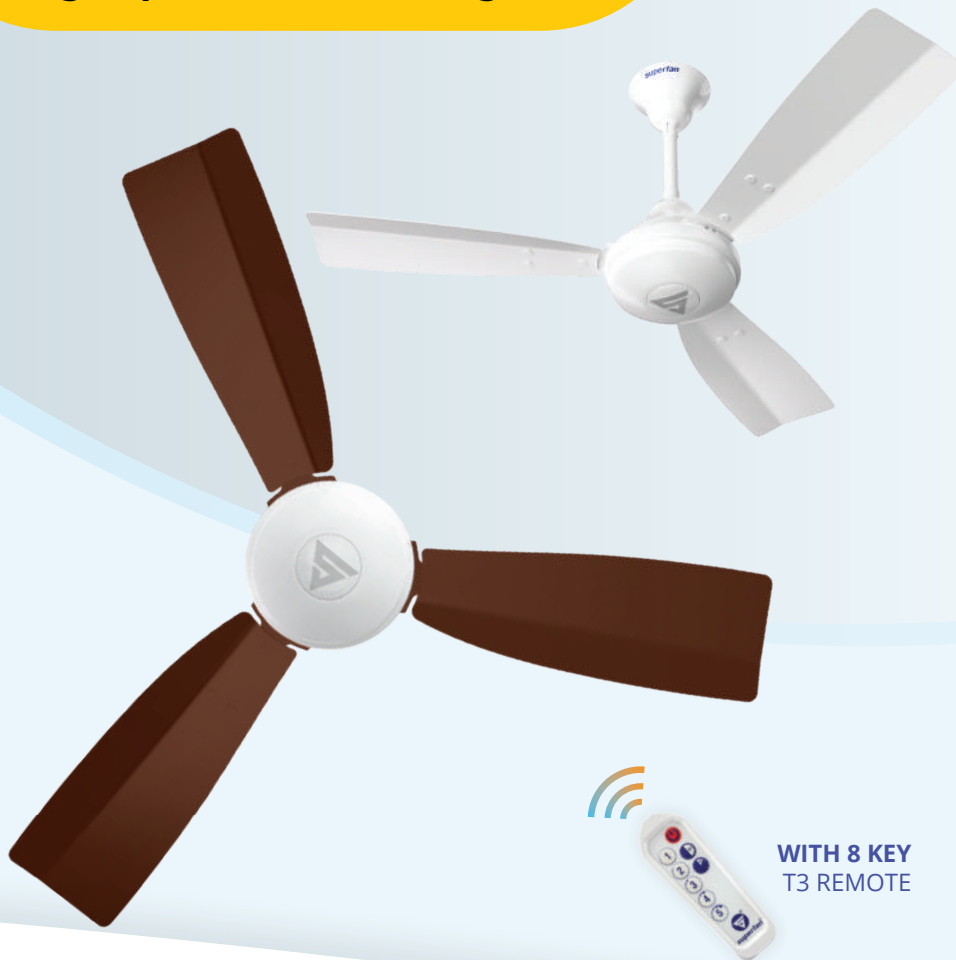

High speed BLDC ceiling fan

SUPER J SERIES

Colors available

SPECIFICATIONS

 Fan Size
900 mm (36")

 Voltage Range
160 to 265 Vac

 Max Speed
420 RPM

 Air Delivery
150 CMM