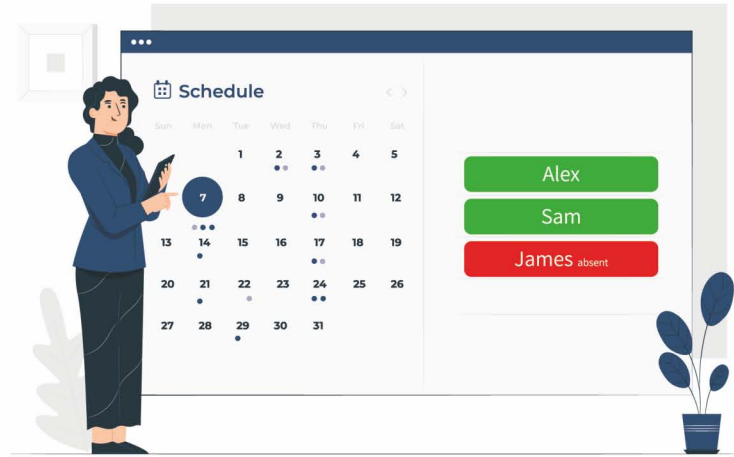

Live Check-In & Check-Out

Easy Leave Applications

Manage Time Sheets

Manage Tour Punch Application

Manage Team Dashboard & KPI

View & Plan Team's Leave Calendar

Manage Team's Shifts

Manage Team's Timesheet