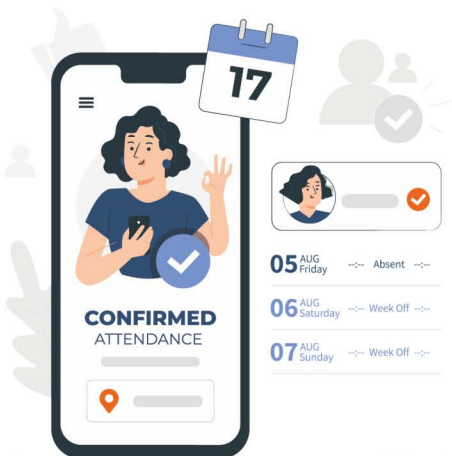

Live Check-In & Check-Out

Easy Leave Applications

Manage Time Sheets

Manage Tour Punch Application

Manage Team Dashboard & KPI

View & Plan Team's Leave Calendar

Manage Team's Shifts

Manage Team's Timesheet