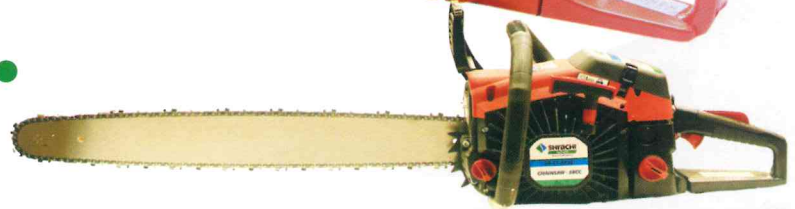

CHAINSAW SERIES

FEATURES

- Economic Chainsaw with stable quality
- Easy to use and pocket friendly
- Good quality parts and spares

SPECIFICATIONS

MODEL	SR-CS-5822S	SR-CS-5822
Rated Output Power:	2.2 hp	2.2 hp
Displacement:	58 cc	58 cc
Idling Speed:	2800 - 3300 RPM	2800 - 3300 RPM
Engine:	Single Cylinder	Single Cylinder
Fuel Capacity:	550 ml	550 ml
Guidebar size:	18"- 22"	18"- 22"
Chain Type	Semi Chisel	Full Chisel
Recoil Starter	Plastic	Aluminium
Primer Bulb Avl.	Not Available	Available
PCS / CTN:	2	2
Oil / Gas mixing ratio:	1 : 25	1 : 25